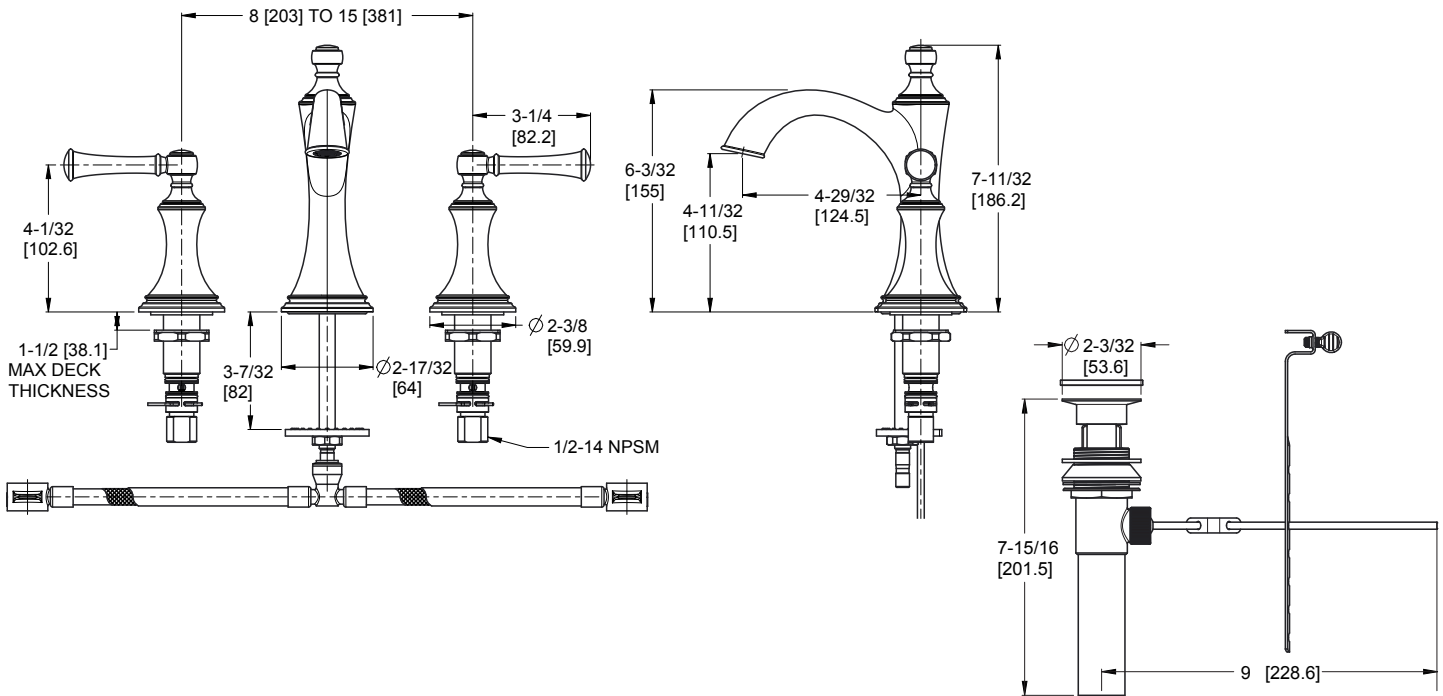

- LG49-TBOC Finish(C)
- LG49-TBOD Finish(D)
- LG49-TBOK Finish(K)
- LG49-TBOY Finish(Y)
- LG49-TBOBG Finish(BG)

- All Metal Construction
- 3-Hole Installation
- Pforever Seal

Specifications

Features

- 1.2 GPM Flow Rate
- All Metal Construction
- 1/4 Turn Brass Cartridges
- Includes Metal Pop-Up Drain
- Optional Crosshandles Available, Order HHL-049-TBX Separately
- Pforever Seal™ Ceramic Disc Valves
- Limited Lifetime Warranty

Code Compliance

Pfister products are designed and manufactured in compliance with the following standards and codes:

- IAPMO Certified to ASME A112.18.1/CSA B125.1
- NSF/ANSI/CAN61:Q≤1
- CEC Certified/CALGreen compliant
- EPA WaterSense Certified
- ADA Compliant - ANSI A117.1 (Lever Handles Only)

Dimensions

Ø1-1/4 Min to Ø1-1/2 Max. Deck Hole Openings

Metal Pop-Up Drain