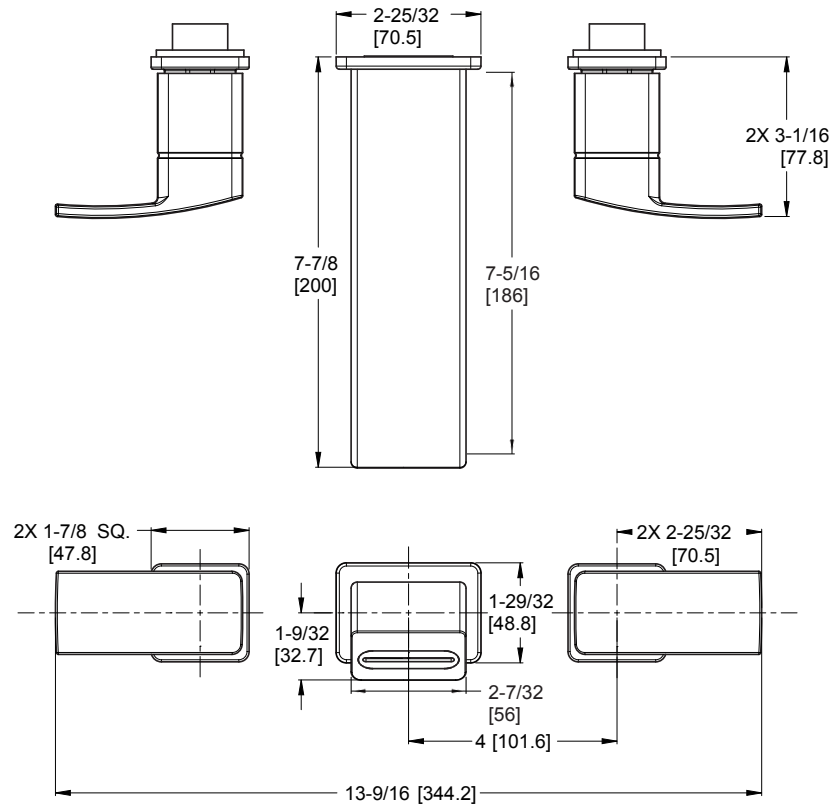

- LG49-DF3B Finish(B)
- LG49-DF3C Finish(C)
- LG49-DF3K Finish(K)

Specifications

- 3-Hole Installation
- Trim Only, Valve Not Included

Features

- 1.2 GPM Flow Rate
- Trim Only, Valve Not Included. Order LOW8-0100
- Complete Collection with Coordinating Roman Tub and Tub & Shower Options
- Solid Brass Body and Spout
- Mounting Hardware Included
- Less Pop-Up
- Laminar Flow
- 8" Fixed Body Installation
- Pforever Warranty®

Dimensions

Ø1 Min to Ø1-1/2 Max. Deck Hole Openings