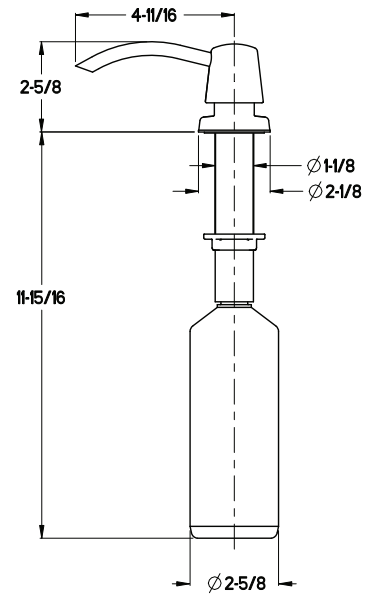

Pull Down Kitchen Faucet

- GT529-SMB Finish(B)
- GT529-SMC Finish(C)
- GT529-SMD Finish(D)
- GT529-SMS Finish(S)

Specifications

Features

- 1.8 GPM Flow Rate
- 1, 2, 3, or 4-Hole Installation; Deck Plate or Single Hole Mounting Option
- 3 Function Pull-Down Sprayer
- Soap/Lotion Dispenser Optional
- Self Cleaning Spray Head
- Pforever Seal Ceramic Disc Valves
- Pforever Warranty®

Dimensions

Ø1-3/8 Min to Ø1-1/2 Max. Deck Hole Openings

Top Filling Soap Dispenser

36 Inch Supply Lines with 3/8 Female Compression Brass Connections