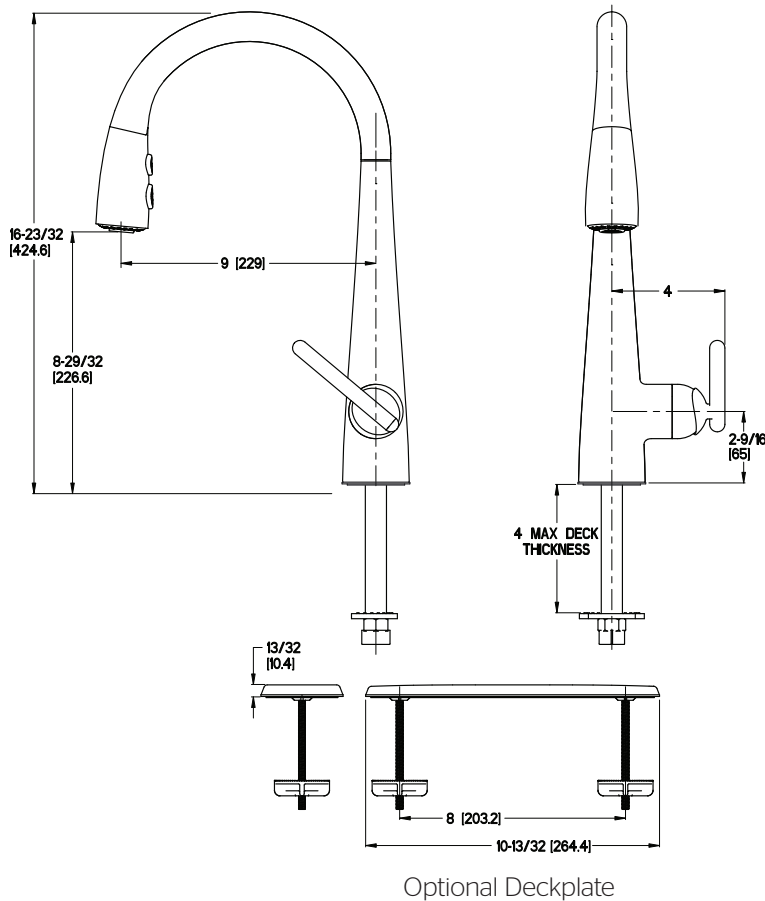

Pull Down Kitchen Faucet

- GT529-SMB Finish(B)
- GT529-SMC Finish(C)
- GT529-SMD Finish(D)
- GT529-SMS Finish(S)

Specifications

Features

- 1.8 GPM Flow Rate
- 1, 2, 3, or 4-Hole Installation; Deck Plate or Single Hole Mounting Option
- 3 Function Pull-Down Sprayer
- Soap/Lotion Dispenser Optional
- Self Cleaning Spray Head
- Pforever Seal Ceramic Disc Valves
- Pforever Warranty®

Dimensions

Ø1-3/8 Min to Ø1-1/2 Max. Deck Hole Openings

Top Filling Soap Dispenser

36 Inch Supply Lines with 3/8 Female Compression Brass Connections