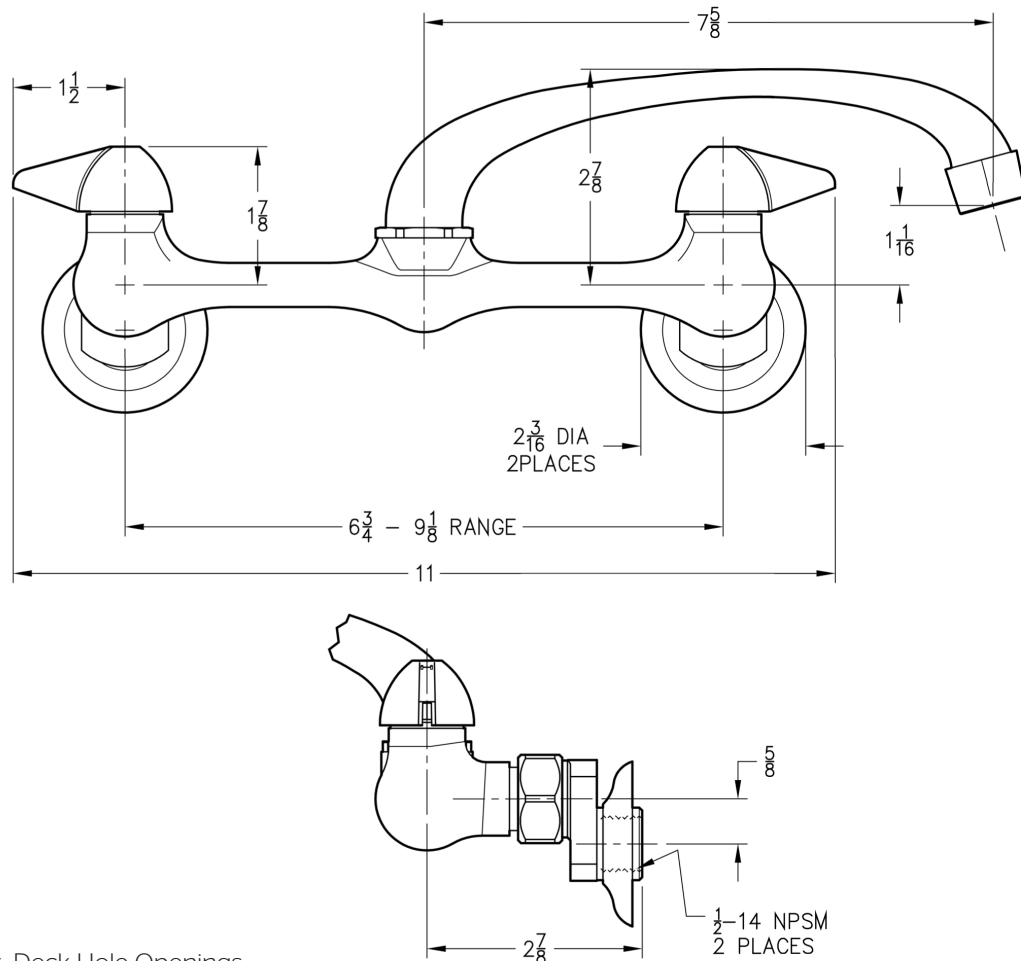

Pfirst Series™ Kitchen Faucet

- 127-1000 Finish(PC)
- 127-100S Finish(SS)
- G127-1000 Finish(PC)
- G127-100S Finish(SS)

Specifications

- Blade Handles
- Wallmount
- Compression Valves

Features

- 1.8 GPM Flow Rate (G127 Only)
- 2.2 GPM Flow Rate (127 Only)
- Blade Handles
- Swivel Spout
- Compression Valves
- Pforever Warranty®

Code Compliance

Pfister products are designed and manufactured in compliance with the following standards and codes:

- IAPMO Certified
- CSA B125 Certified
- ASME A112.18.1
- NSF 61/9 Annex G (Low lead) (G127 Only)
- EPA WaterSense Certification 1.5 gpm, 5.7 L/Min (G127 Only)

Dimensions

Ø1-3/8 Min to Ø1-1/2 Max. Deck Hole Openings