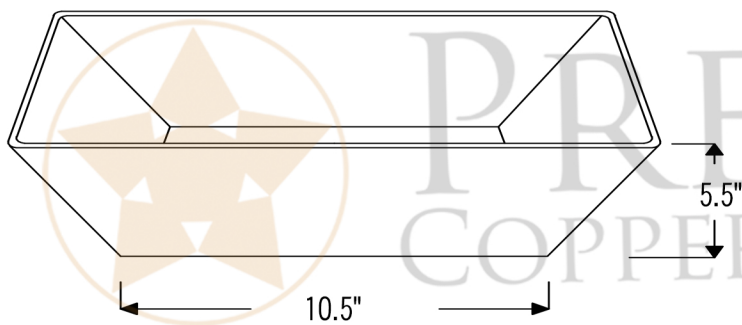

PREMIER
COPPER PRODUCTS

MODEL NUMBER: VREC17WDB

- * Description: 17" Rectangle Wired Rim Vessel
Hammered Copper Sink
- * Outer Dimension: 17.25" x 13.25" x 5.5"
- * Inner Dimension: 17" x 13" x 5.5"
- * Bottom Dimension: 10.5" x 7"
- * Rim: Wired Rim
- * Drain Opening: 1.5"
- * Finish: Oil Rubbed Bronze | Living Copper