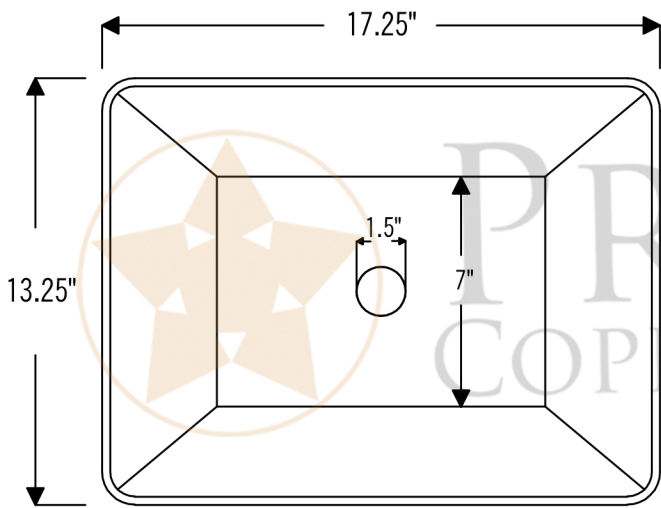

PREMIER
COPPER PRODUCTS

MODEL NUMBER: VREC17WDB

- * Description: 17" Rectangle Wired Rim Vessel
Hammered Copper Sink
- * Outer Dimension: 17.25" x 13.25" x 5.5"
- * Inner Dimension: 17" x 13" x 5.5"
- * Bottom Dimension: 10.5" x 7"
- * Rim: Wired Rim
- * Drain Opening: 1.5"
- * Finish: Oil Rubbed Bronze | Living Copper