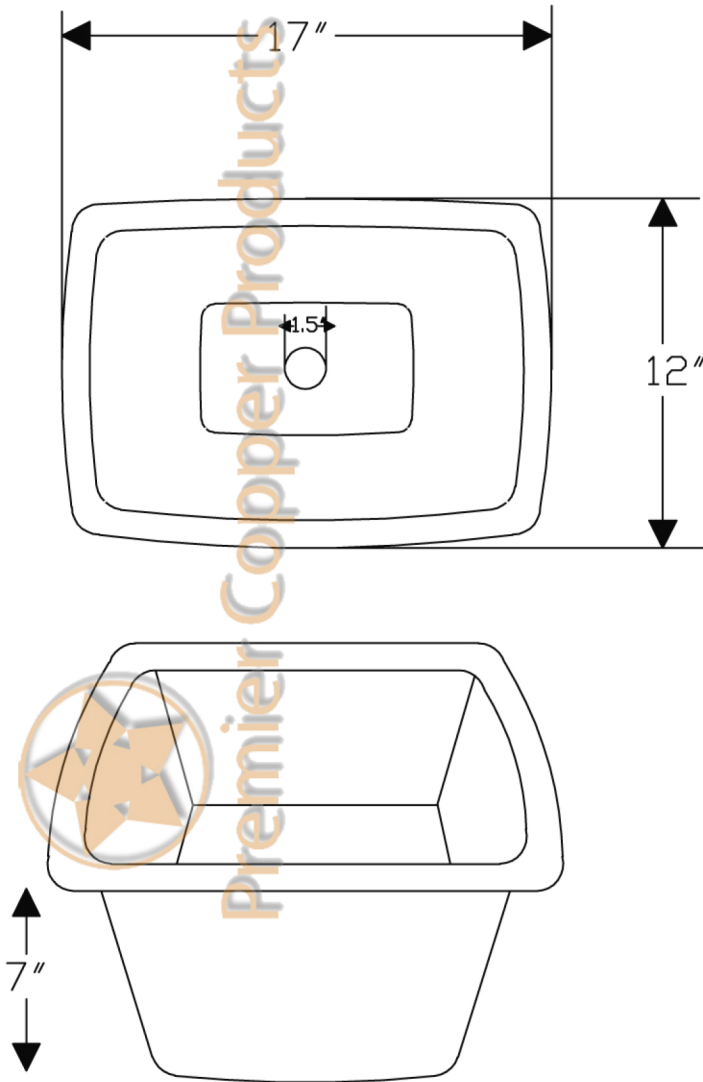

PREMIER
COPPER PRODUCTS

MODEL NUMBER: LRECEN

- * Description: Rectangle Hammered Copper Bathroom Sink in Electroless Nickel
- * Outer Dimensions: 17" x 12" x 7"
- * Inner Dimensions: 15" x 10" x 7"
- * Rim: 1"
- * Drain Opening: 1.5" w/o Overflow
- * Finish: Electroless Nickel

This product is hand crafted, small variances in color and size may occur. Dimensions may vary up to 1/4". Do not make any installation cuts until you receive your item(s).