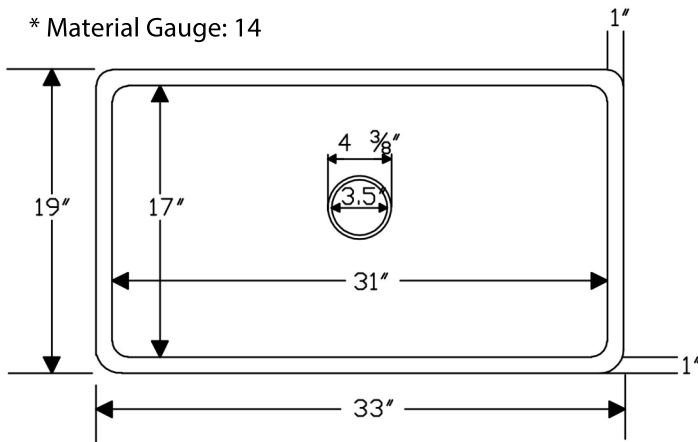

**PACKAGE INCLUDES THE FOLLOWING ITEMS:**

- \* 33" Hammered Copper Antique Kitchen Single Basin Sink / ORB Finish (Model# KSB33199)
- \* 3.5" Garbage Disposal Drain w/ Basket / ORB Finish (Model# D-130ORB)
- \* Oil Rubbed Bronze Installation Silicone (Model# C900-ORB)
- \* Copper Sink Wax (Model# W900-WAX)

*\* ORB: Oil Rubbed Bronze*

**SINK DETAILS (Model# KSB33199)**

- \* 33" Hammered Copper Antique Kitchen Single Basin Sink
- \* Color: Antique Copper
- \* Outer Dimension: 33" x 19" x 9"
- \* Inner Dimension: 31" x 17" x 9"
- \* Drain Size: 3.5" Standard
- \* Material Gauge: 14

### DRAIN #1 DETAILS (Model# D-130ORB)

- \* 3.5" Deluxe Garbage Disposal Drain w/ Basket
- \* Color: Oil Rubbed Bronze
- \* Inner Dimension: 3.5"
- \* Outer Dimension: 4.5" x 2"
- \* Installation Type: Insinkerator Brand Compatible
- \* Material: Brass

### SILICONE DETAILS (Model# C900-ORB)

- \* Neutral Cure Installation Silicone
- \* Size: 4.5 OZ
- \* Matches a Variety of Different Styled Sinks and Drains