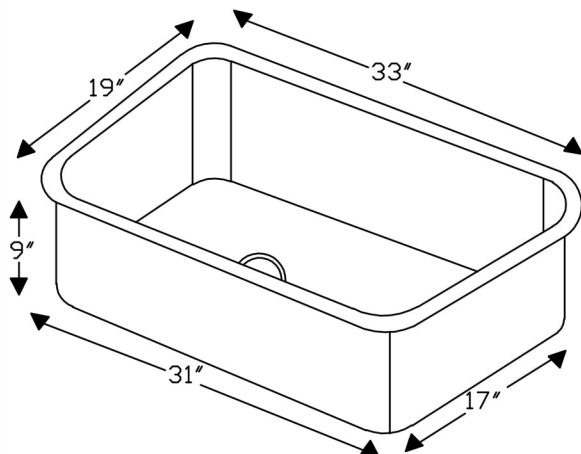

**PACKAGE INCLUDES THE FOLLOWING ITEMS:**

- \* 33" Hammered Copper Antique Kitchen Single Basin Sink / ORB Finish (Model# KSB33199)
- \* 3.5" Garbage Disposal Drain w/ Basket / ORB Finish (Model# D-130ORB)
- \* Oil Rubbed Bronze Installation Silicone (Model# C900-ORB)
- \* Copper Sink Wax (Model# W900-WAX)

*\* ORB: Oil Rubbed Bronze*

**SINK DETAILS (Model# KSB33199)**

- \* 33" Hammered Copper Antique Kitchen Single Basin Sink
- \* Color: Antique Copper
- \* Outer Dimension: 33" x 19" x 9"
- \* Inner Dimension: 31" x 17" x 9"
- \* Drain Size: 3.5" Standard
- \* Material Gauge: 14

### PACKAGE INCLUDES THE FOLLOWING ITEMS:

- \* 33" Hammered Copper Antique Kitchen Single Basin Sink / ORB Finish (Model# KSB33199)
- \* 3.5" Garbage Disposal Drain w/ Basket / ORB Finish (Model# D-130ORB)
- \* Oil Rubbed Bronze Installation Silicone (Model# C900-ORB)
- \* Copper Sink Wax (Model# W900-WAX)

### SILICONE DETAILS (Model# C900-ORB)

- \* Neutral Cure Installation Silicone
- \* Size: 4.5 OZ
- \* Matches a Variety of Different Styled Sinks and Drains