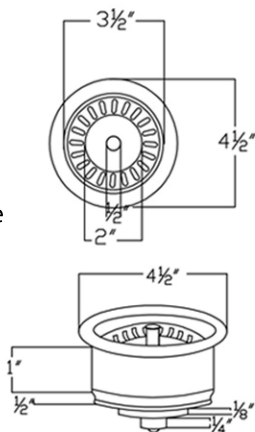

*\* ORB: Oil Rubbed Bronze*

**SINK DETAILS (Model# KSB33199)**

- \* 33" Hammered Copper Antique Kitchen Single Basin Sink
- \* Color: Antique Copper
- \* Outer Dimension: 33" x 19" x 9"
- \* Inner Dimension: 31" x 17" x 9"
- \* Drain Size: 3.5" Standard
- \* Material Gauge: 14

### SILICONE DETAILS (Model# C900-ORB)

- \* Neutral Cure Installation Silicone
- \* Size: 4.5 OZ
- \* Matches a Variety of Different Styled Sinks and Drains