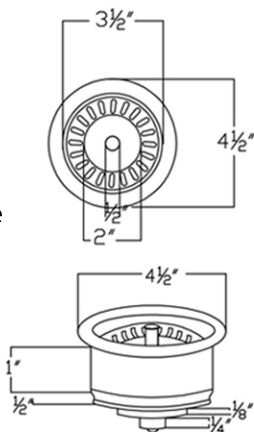

PACKAGE INCLUDES THE FOLLOWING ITEMS:

- * 33" Hammered Copper Kitchen Apron Single Basin Sink w/ Fleur De Lis Design / ORB Finish (Model# KASDB33229F)
- * 3.5" Garbage Disposal Drain w/ Basket / ORB Finish (Model# D-130ORB)
- * Oil Rubbed Bronze Installation Silicone (Model# C900-ORB)
- * Copper Sink Wax (Model# W900-WAX)

* ORB: Oil Rubbed Bronze

SINK DETAILS (Model# KASDB33229F)

- * 33" Hammered Copper Kitchen Apron Single Basin Sink w/ Fleur De Lis Design
- * Color: Oil Rubbed Bronze
- * Outer Dimension: 33" x 22" x 9"
- * Inner Dimension: 31" x 19" x 9"
- * Drain Size: 3.5" Standard
- * Material Gauge: 14

* ORB: Oil Rubbed Bronze

DRAIN #1 DETAILS (Model# D-130ORB)

- * 3.5" Deluxe Garbage Disposal Drain w/ Basket
- * Color: Oil Rubbed Bronze
- * Inner Dimension: 3.5"
- * Outer Dimension: 4.5" x 2"
- * Installation Type: Insinkerator Brand Compatible
- * Material: Brass