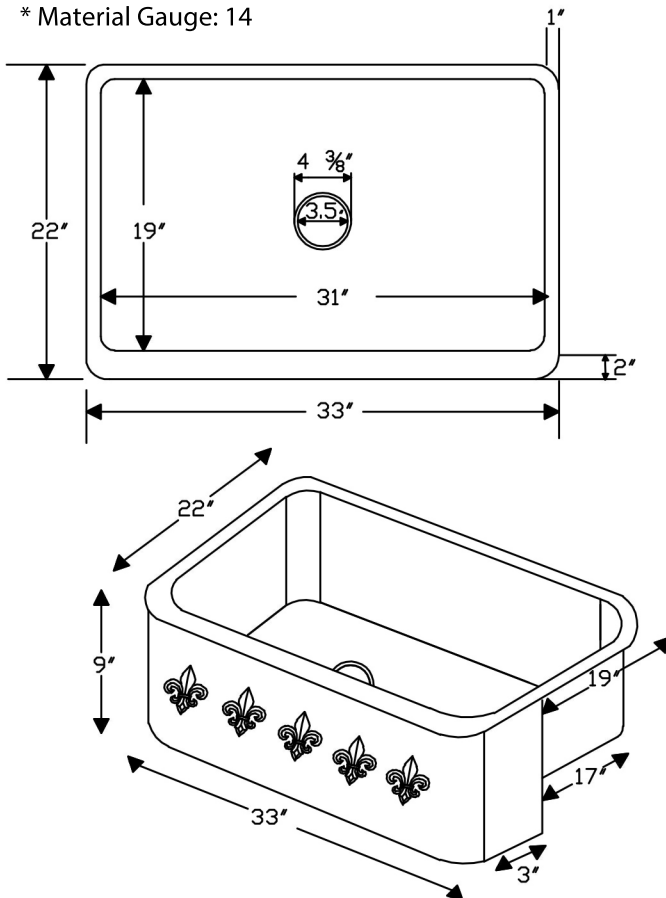

PACKAGE INCLUDES THE FOLLOWING ITEMS:

- * 33" Hammered Copper Kitchen Apron Single Basin Sink w/ Fleur De Lis Design / ORB Finish (Model# KASDB33229F)
- * 3.5" Garbage Disposal Drain w/ Basket / ORB Finish (Model# D-130ORB)
- * Oil Rubbed Bronze Installation Silicone (Model# C900-ORB)
- * Copper Sink Wax (Model# W900-WAX)

* ORB: Oil Rubbed Bronze

SINK DETAILS (Model# KASDB33229F)

- * 33" Hammered Copper Kitchen Apron Single Basin Sink w/ Fleur De Lis Design
- * Color: Oil Rubbed Bronze
- * Outer Dimension: 33" x 22" x 9"
- * Inner Dimension: 31" x 19" x 9"
- * Drain Size: 3.5" Standard
- * Material Gauge: 14

* ORB: Oil Rubbed Bronze

DRAIN #1 DETAILS (Model# D-130ORB)

- * 3.5" Deluxe Garbage Disposal Drain w/ Basket
- * Color: Oil Rubbed Bronze
- * Inner Dimension: 3.5"
- * Outer Dimension: 4.5" x 2"
- * Installation Type: Insinkerator Brand Compatible
- * Material: Brass