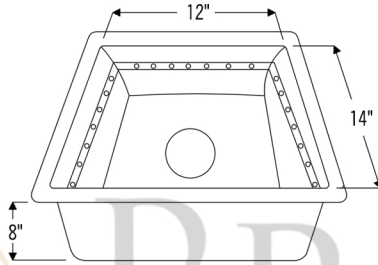

### PACKAGE INCLUDES THE FOLLOWING ITEMS:

- \* 16" Gourmet Rectangle Hammered Copper Bar/Prep Sink w/ Barrel Strap Design / ORB Finish (Model # BREC16DBBS)
- \* Single Handle Bar or Vessel Filler Faucet / ORB Finish (Model # B-BV01ORB)
- \* 3.5" Basket Strainer Drain / ORB Finish (Model# D-132ORB)
- \* Copper Sink Wax (Model# W900-WAX)
- \* Neutral Cure Copper Sink Installation Silicone (Model# C900-ORB)

### SINK DETAILS (Model# BREC16DBBS)

- \* Description: 16" Gourmet Rectangle Hammered Copper Prep Sink
- \* Color: Oil Rubbed Bronze
- \* Outer Dimension: 16" x 14" x 8"
- \* Inner Dimension: 14" x 12" x 8"
- \* Drain Size: 3.5" Drain Opening

### FAUCET DETAILS (Model# B-BV01ORB)

- \* Description: Single Handle Bar / Vessel Faucet
- \* Finish: Oil Rubbed Bronze
- \* Installation: Single Hole
- \* Overall Height: 11"
- \* Spout Reach: 6"
- \* Certifications: ASME A112.18.1/CSA B125.1, NSF/ANSI 61, California Lead Plumbing Law, ADA Compliant