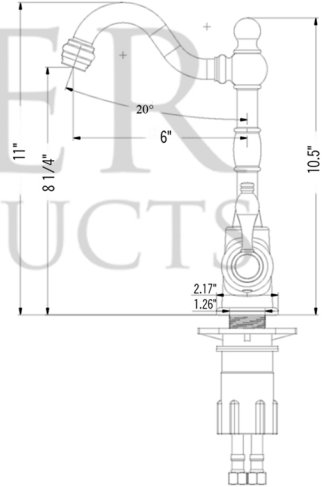

### PACKAGE INCLUDES THE FOLLOWING ITEMS:

- \* 16" Gourmet Rectangle Hammered Copper Bar/Prep Sink w/ Barrel Strap Design / ORB Finish (Model # BREC16DBBS)
- \* Single Handle Bar or Vessel Filler Faucet / ORB Finish (Model # B-BV01ORB)
- \* 3.5" Basket Strainer Drain / ORB Finish (Model# D-132ORB)
- \* Copper Sink Wax (Model# W900-WAX)
- \* Neutral Cure Copper Sink Installation Silicone (Model# C900-ORB)

### SINK DETAILS (Model# BREC16DBBS)

- \* Description: 16" Gourmet Rectangle Hammered Copper Prep Sink
- \* Color: Oil Rubbed Bronze
- \* Outer Dimension: 16" x 14" x 8"
- \* Inner Dimension: 14" x 12" x 8"
- \* Drain Size: 3.5" Drain Opening

### FAUCET DETAILS (Model# B-BV01ORB)

- \* Description: Single Handle Bar / Vessel Faucet
- \* Finish: Oil Rubbed Bronze
- \* Installation: Single Hole
- \* Overall Height: 11"
- \* Spout Reach: 6"
- \* Certifications: ASME A112.18.1/CSA B125.1, NSF/ANSI 61, California Lead Plumbing Law, ADA Compliant

### SILICONE DETAILS (Model# C900-ORB)

- \* Description: Neutral Cure Copper Sink Installation Silicone
- \* Color: Oil Rubbed Bronze
- \* Size: 4.7oz

THIS PRODUCT IS HAND CRAFTED, SMALL VARIANCES IN COLOR AND SIZE MAY OCCUR.  
DO NOT MAKE ANY INSTALLATION CUTS UNTIL YOU RECEIVE YOUR ITEM(S).