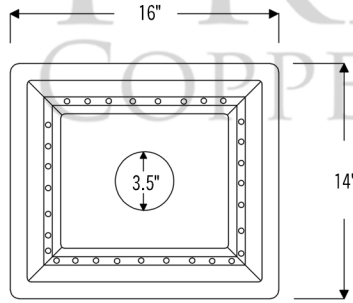

### PACKAGE INCLUDES THE FOLLOWING ITEMS:

- \* 16" Gourmet Rectangle Hammered Copper Bar/Prep Sink w/ Barrel Strap Design / ORB Finish (Model # BREC16DBBS)
- \* Single Handle Bar or Vessel Filler Faucet / ORB Finish (Model # B-BV01ORB)
- \* 3.5" Basket Strainer Drain / ORB Finish (Model# D-132ORB)
- \* Copper Sink Wax (Model# W900-WAX)
- \* Neutral Cure Copper Sink Installation Silicone (Model# C900-ORB)

### SINK DETAILS (Model# BREC16DBBS)

- \* Description: 16" Gourmet Rectangle Hammered Copper Prep Sink
- \* Color: Oil Rubbed Bronze
- \* Outer Dimension: 16" x 14" x 8"
- \* Inner Dimension: 14" x 12" x 8"
- \* Drain Size: 3.5" Drain Opening

### FAUCET DETAILS (Model# B-BV01ORB)

- \* Description: Single Handle Bar / Vessel Faucet
- \* Finish: Oil Rubbed Bronze
- \* Installation: Single Hole
- \* Overall Height: 11"
- \* Spout Reach: 6"
- \* Certifications: ASME A112.18.1/CSA B125.1, NSF/ANSI 61, California Lead Plumbing Law, ADA Compliant