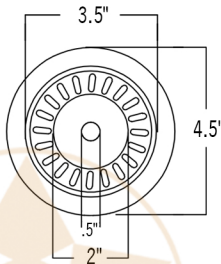

DRAIN DETAILS (Model# D-132ORB)

- Description: 3.5" Basket Strainer Drain
- Upper Flange Dimension: 4.5"
- Material: Solid Brass