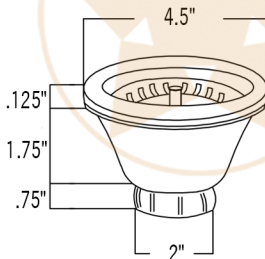

DRAIN DETAILS (Model# D-132ORB)

- Description: 3.5" Basket Strainer Drain
- Upper Flange Dimension: 4.5"
- Material: Solid Brass