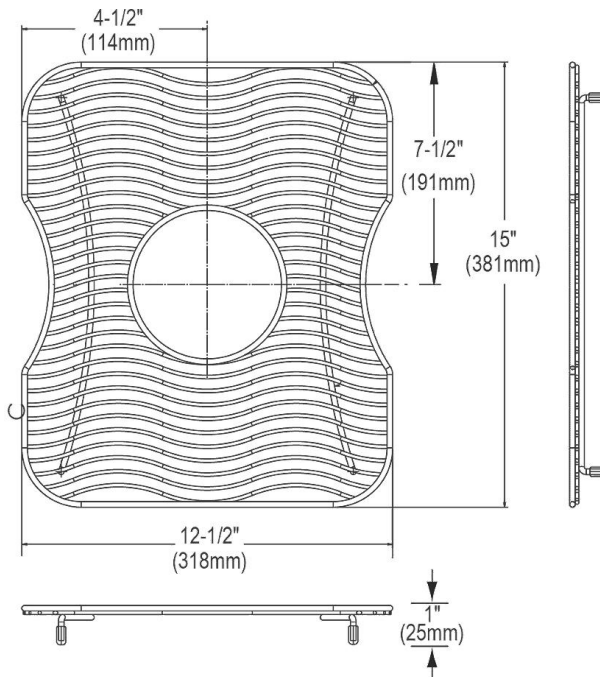

Material:	Stainless Steel
Finish:	Polished Stainless Steel
Dimensions:	12-1/2" x 15" x 1"
Fits Bowl Size(s):	13-1/2" x 16"

Special Note: For bowls with center drain opening

AMERICAN PRIDE. A LIFETIME TRADITION.
Like your family, the Elkay family has values and traditions that endure. For almost a century, Elkay has been a family-owned and operated company, providing thousands of jobs that support our families and communities.

[Clean and Care Manual (PDF)](#)
[Clean and Care Manual (PDF)](#)
[Warranty (PDF)](#)