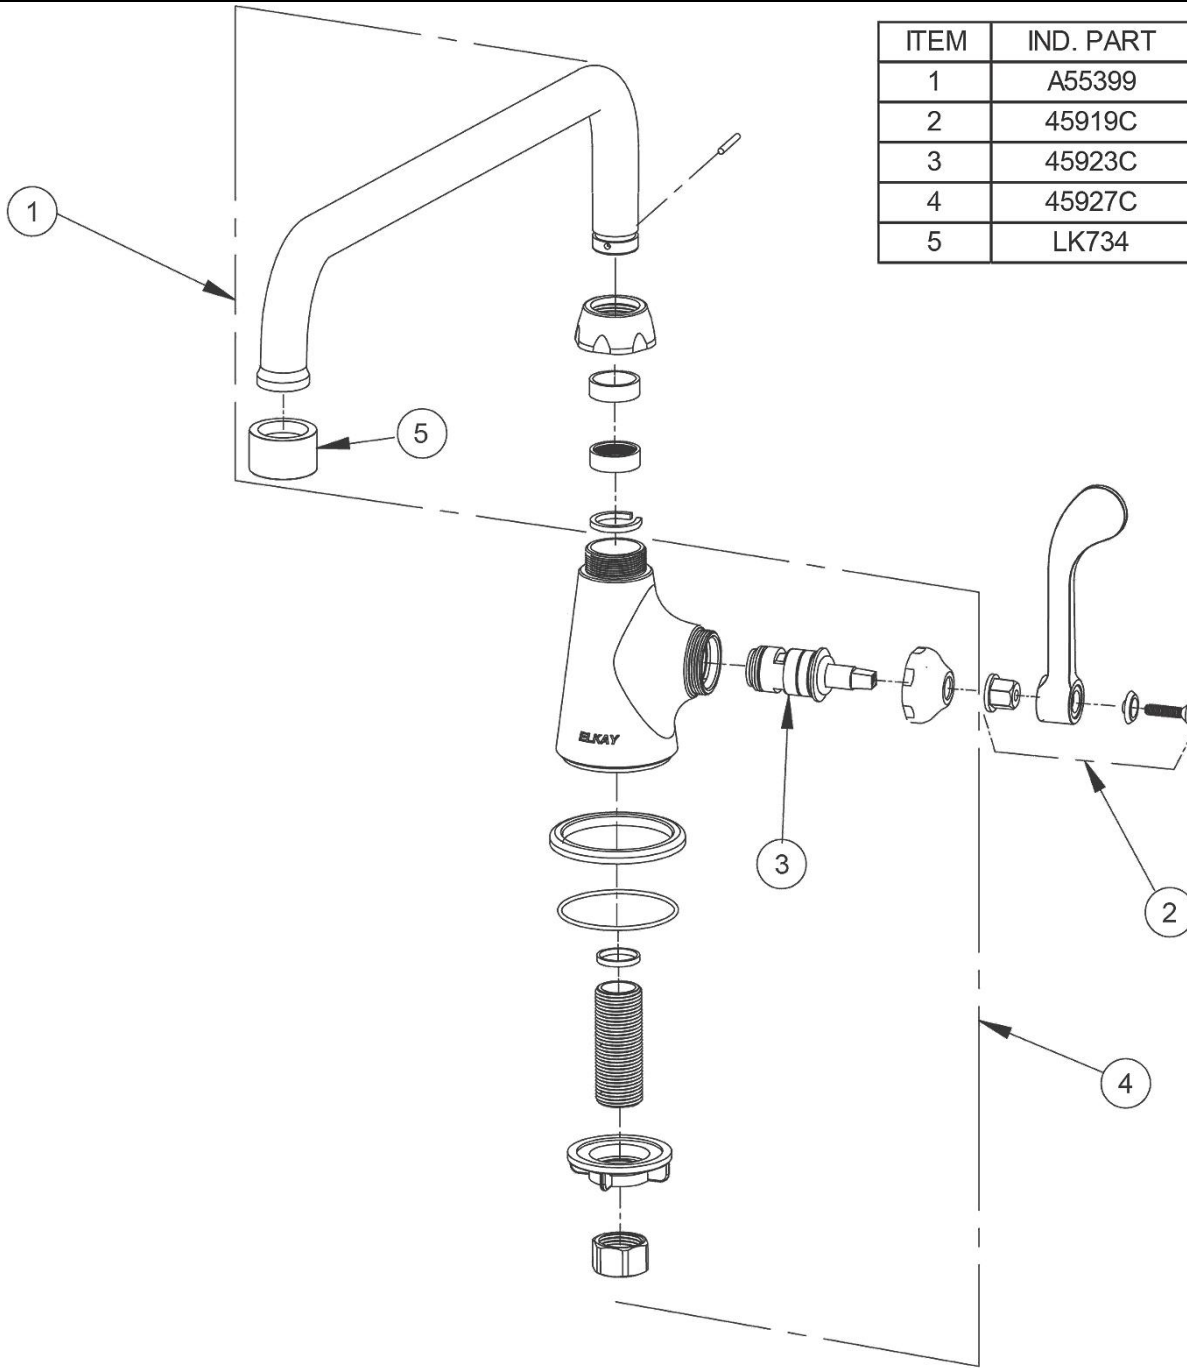

PRODUCT SPECIFICATIONS

Elkay Single Hole with Single Control Faucet with 12" Arc Tube Spout 4" Wristblade Handle Chrome. Faucet has a flow rate of 1.5 GPM, and is made of Chrome-plated Brass material, with a Quarter Turn Ceramic Disc - Cold valve. Faucet requires 1 faucet holes.

Mounting Type:	Deck Mount
Special Features:	Low Flow Solid Brass Construction Spout Swing Restriction Pin
Finish:	Chrome (CR)
Handle Type:	4" Wristblade Handle
Deck Clearance:	6-3/8"
Spout Reach:	12"
Spout Height:	9-3/8"
Hole Drillings:	1
Material:	Chrome-plated Brass
Valve Type:	Quarter Turn Ceramic Disc - Cold
Valve Connection:	1/2"-14 NPSM
Flow Rate:	1.5 GPM
Spout Type:	Arc Tube

Product Compliance: ADA & ICC A117.1
ASME A112.18.1/CSA B125.1
NSF 61
NSF 372 (lead free)

Complies with ADA & ICC A117.1 accessibility requirements when installed according to the requirements outlined in these standards.

ITEM	IND. PART	DESCRIPTION
1	A55399	Spout
2	45919C	Handle, 4"
3	45923C	Right Cold Cartridge
4	45927C	Body
5	LK734	2.2 GPM VR Aerator

In keeping with our policy of continuing product improvement, Elkay reserves the right to change product specifications without notice. Please visit elkay.com for the most current version of Elkay product specification sheets. This specification describes an Elkay product with design, quality, and functional benefits to the user. When making a comparison of other producers' offerings, be certain these features are not overlooked.