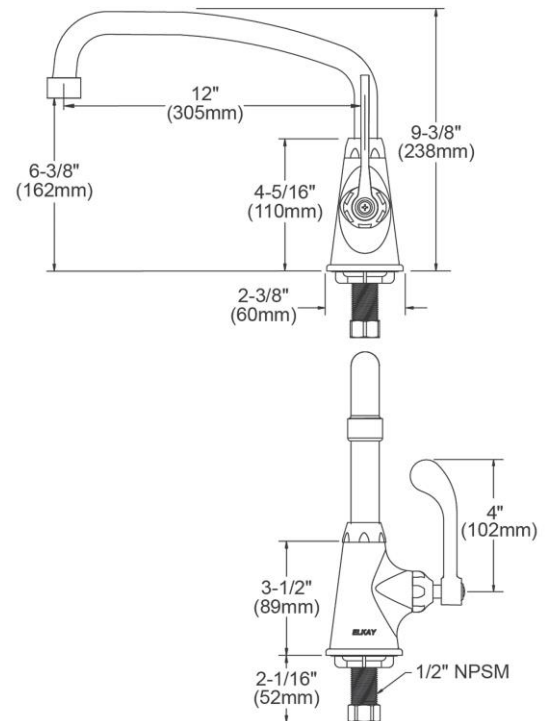

PART: _____ QTY: _____
PROJECT: _____
CONTACT: _____
DATE: _____
NOTES: _____
APPROVAL: _____

In keeping with our policy of continuing product improvement, Elkay reserves the right to change product specifications without notice. Please visit elkay.com for the most current version of Elkay product specification sheets. This specification describes an Elkay product with design, quality, and functional benefits to the user. When making a comparison of other producers' offerings, be certain these features are not overlooked.