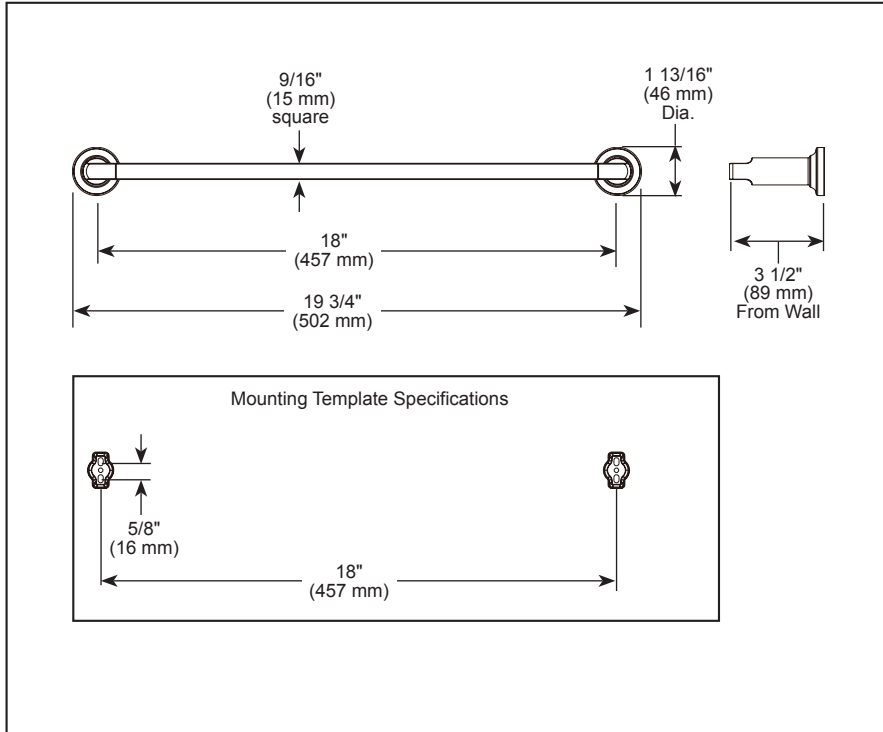

▲ Designate Proper Finish Suffix