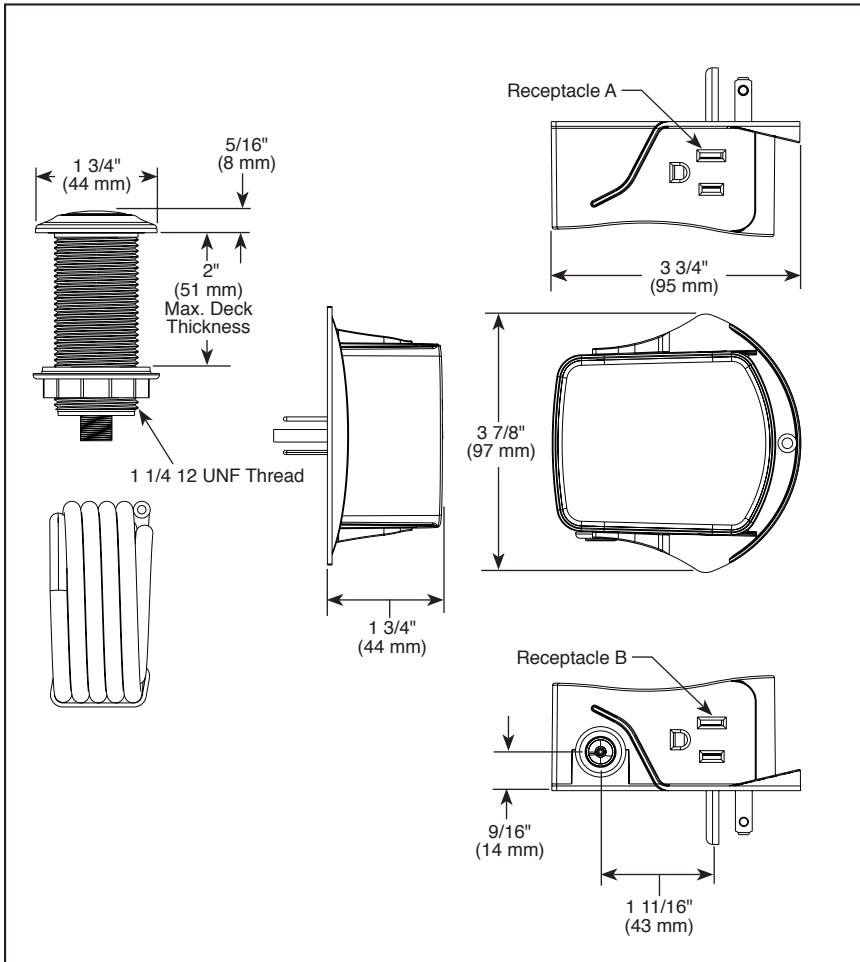

▲ Designate finish suffix