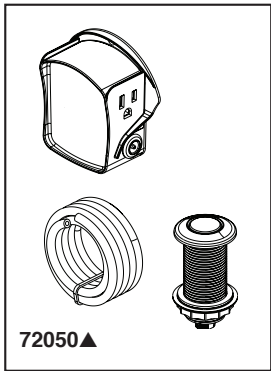

see what Delta can do™

AIR SWITCH WITH DUAL OUTLET

72050▲

Submitted Model No.: _____

Specific Features: _____

STANDARD SPECIFICATIONS:

- UL approved Electrical Rating: 15 amps @ 120VAC
- For indoor use only
- Intended to be used at room temperature
- Plug into grounded, GFCI electrical outlet
- Push button installs in 1 1/4" diameter hole
- Includes power module with two grounded outlets, air tubing (6 ft. length), and push button with decorative finish
- Press and release the air transmitter button to transfer power from Receptacle A to Receptacle B. Press and release the button again to transfer power from Receptacle B back to Receptacle A.
- Distance between push button and power module must not exceed 5 ft.
- Replacement button and tubing: RP101682