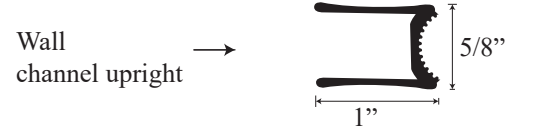

L 1629 - Lucette Framed French Door

Top View