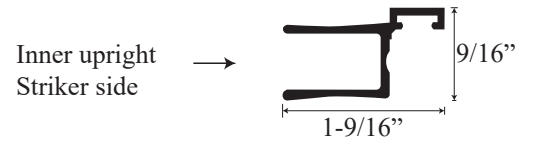

L 1629 - Lucette Framed French Door

Top View