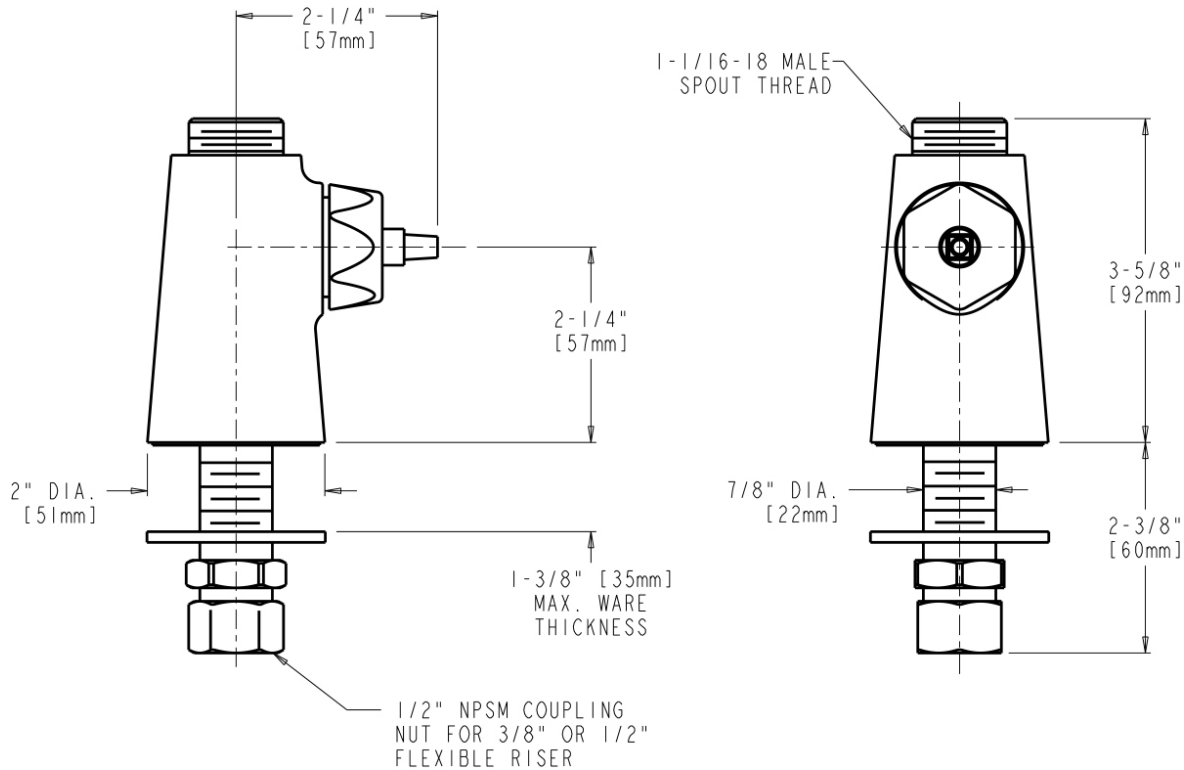

#### ECAST

ECAST products are intended for installation where state laws and local codes mandate lead content levels or in any location where lead content is a concern.

2100 South Clearwater Drive  
Des Plaines, IL  
P: 847/803-5000  
F: 847/803-5454  
Technical: 800/TEC-TRUE  
www.chicagofaucets.com

### Architect/Engineer Specification

Chicago Faucets No. 349-LESHXKAB, Sink Faucet, single-supply, single-hole deck mount, chrome plated. Ceramic quarter-turn cartridge, features square, tapered stem. 1/2" NPSM supply inlet with coupling nut for 3/8" or 1/2" flexible riser. ECASTi<sub>2</sub> 1/2® construction with less than 0.25% lead content by weighted average.