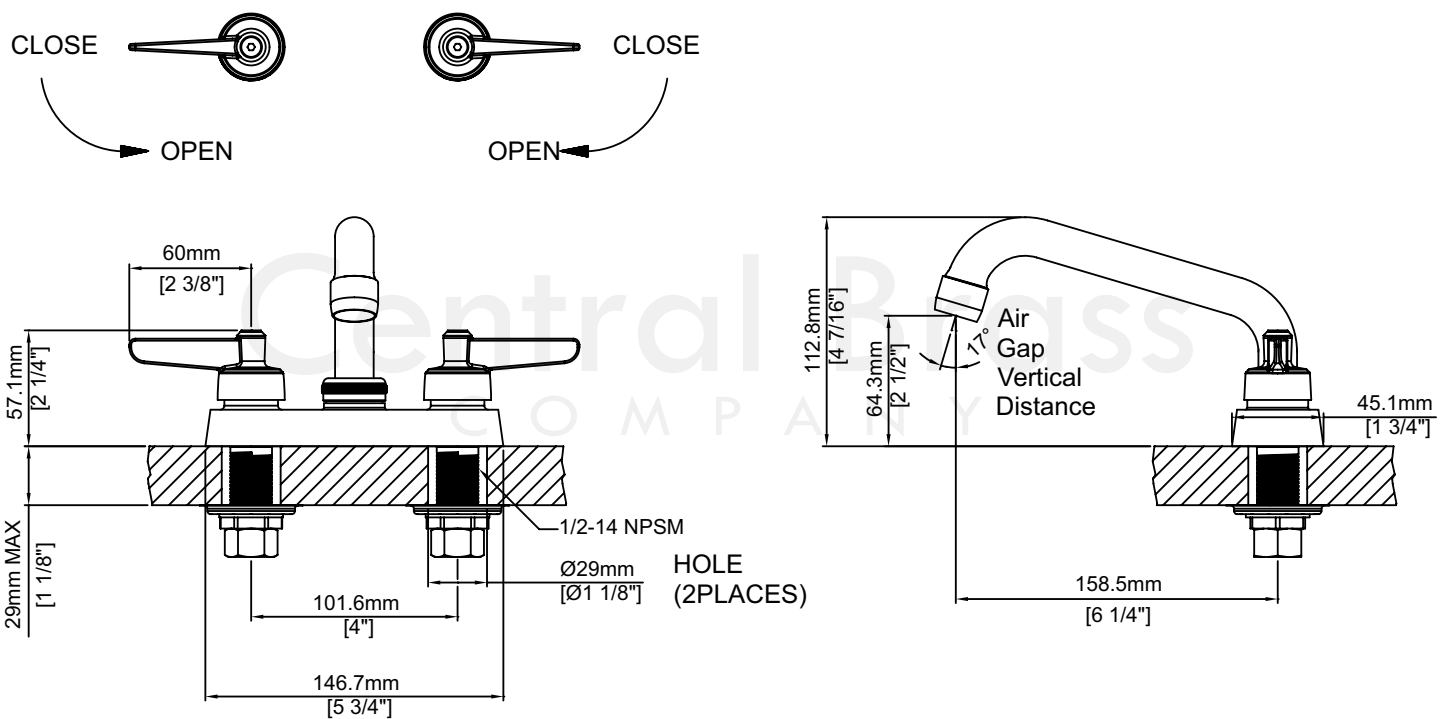

Model# 80084-LE0

Two Handle Cast Brass Bar/Laundry Faucet

FEATURES & SPECIFICATIONS

- 2-3/8" Lever Handle
- 6" Tube Swivel Spout
- Ceramic Disc Cartridges
- 2 or 3-Hole 4" Installation
- 1.5 GPM Flow Rate
- 1.5 GPM Flow Rate

Product Specifications subject to change without notice

Model# 80084-LE0

Two Handle Cast Brass Bar/Laundry Faucet

80084-LE0/REV. 11 2016

Product Specifications subject to change without notice