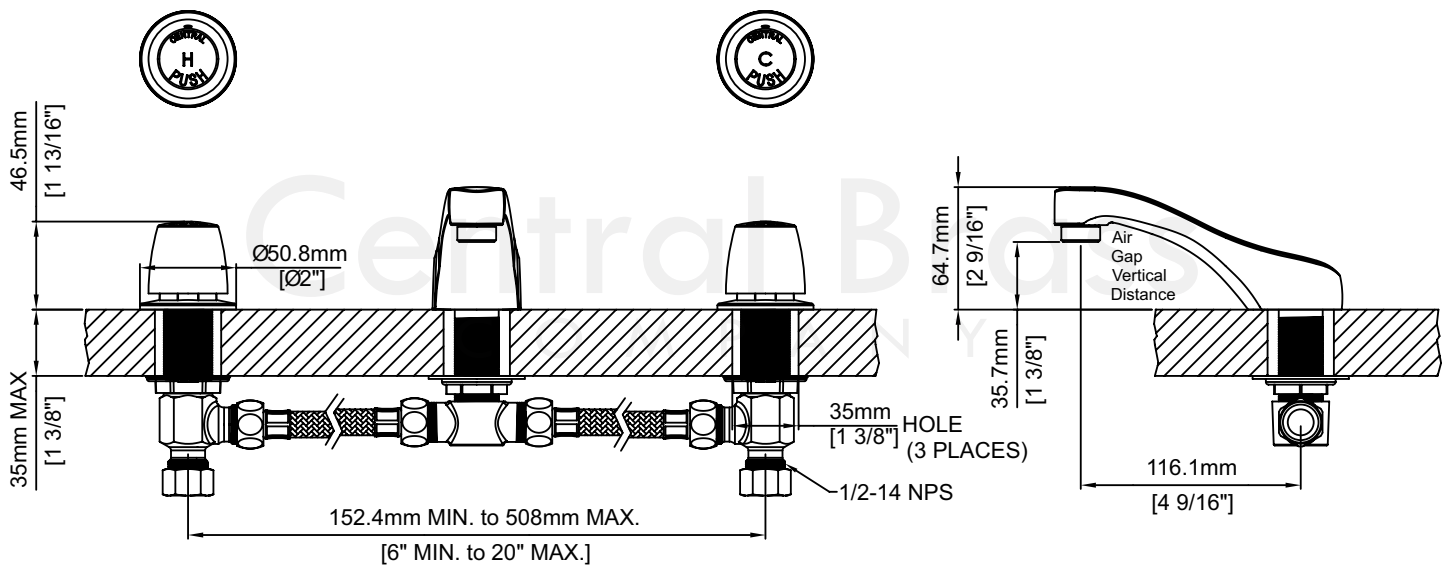

Model# 3127-AN1

Slow-Close Two Handle Widespread Lavatory Faucet

3127-AN1/REV. 03 2018

Product Specifications subject to change without notice