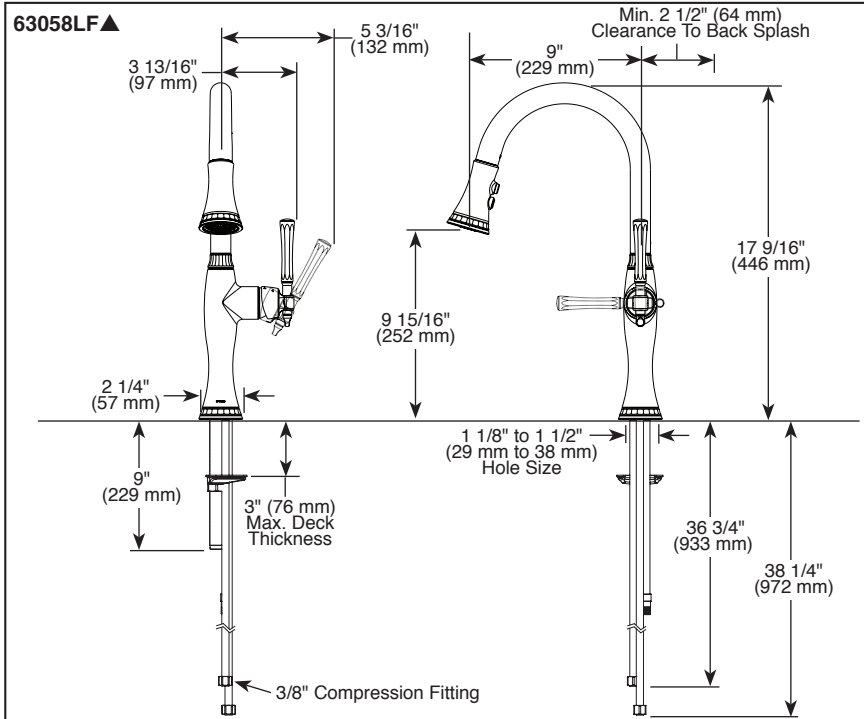

63058LF▲

63958LF▲

Submitted Model No.:

Specific Features:

▲ Designate proper finish suffix

Brizo Kitchen & Bath Company reserves the right (1) to make changes in specifications and materials, and (2) to change or discontinue models, both without notice or obligation. Dimensions are for reference only. See current full-line price book or www.brizo.com for finish options and product availability.

BSP-K-63058LF Rev. A

BRIZO®

KITCHEN FAUCETS

- Tulham™ Collection
- Single Handle Pull-Down

FEATURES:

- MagneDock® Magnetic Docking

STANDARD SPECIFICATIONS:

- Maximum 1.8 gpm @ 60 psi, 6.8 L/min @ 414 kPa
- One hole mount
- Euro-motion ceramic cartridge
- Spout rotates 360°
- Two-function wand; Aerated stream or spray
- Dual integral check valves in sprayer

COMPLIES WITH:

- ASME A112.18.1 / CSA B125.1
-  Indicates compliance to ICC/ANSI A117.1
- Verified compliant with .25% weighted average Pb content regulations.

RP101659▲
Models compatible with optional three-hole escutcheon (not included)