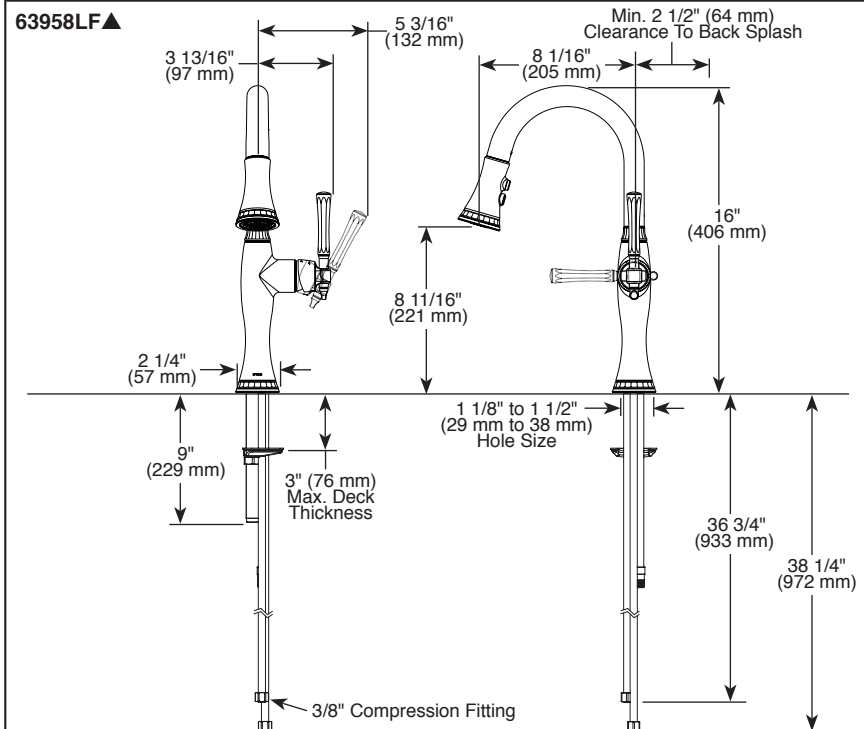

▲ Designate proper finish suffix

Brizo Kitchen & Bath Company reserves the right (1) to make changes in specifications and materials, and (2) to change or discontinue models, both without notice or obligation. Dimensions are for reference only. See current full-line price book or www.brizo.com for finish options and product availability.

BSP-K-63058LF Rev. A

BRIZO®

KITCHEN FAUCETS

- Tulham™ Collection
- Single Handle Pull-Down

FEATURES:

- MagneDock® Magnetic Docking

STANDARD SPECIFICATIONS:

- Maximum 1.8 gpm @ 60 psi, 6.8 L/min @ 414 kPa
- One hole mount
- Euro-motion ceramic cartridge
- Spout rotates 360°
- Two-function wand; Aerated stream or spray
- Dual integral check valves in sprayer

WARRANTY

- Parts and Finish - Lifetime limited warranty; or for commercial purchasers, 10 years for multi-family residential (apartments and condominiums) and 5 years for all other commercial uses, in each case from the date of purchase.
- Electronic Parts and Batteries (if applicable) - 5 years from the date of purchase; or for commercial purchasers, 1 year from the date of purchase. No warranty is provided on batteries.

COMPLIES WITH:

- ASME A112.18.1 / CSA B125.1
- Indicates compliance to ICC/ANSI A117.1
- Verified compliant with .25% weighted average Pb content regulations.

RP101659▲
Models compatible with optional three-hole escutcheon (not included)

Brizo Kitchen & Bath Company
55 E. 111th Street, Indianapolis, Indiana 46280
350 South Edgeware Road, St. Thomas, ON N5P 4L1
© 2021 Brizo Kitchen & Bath Company