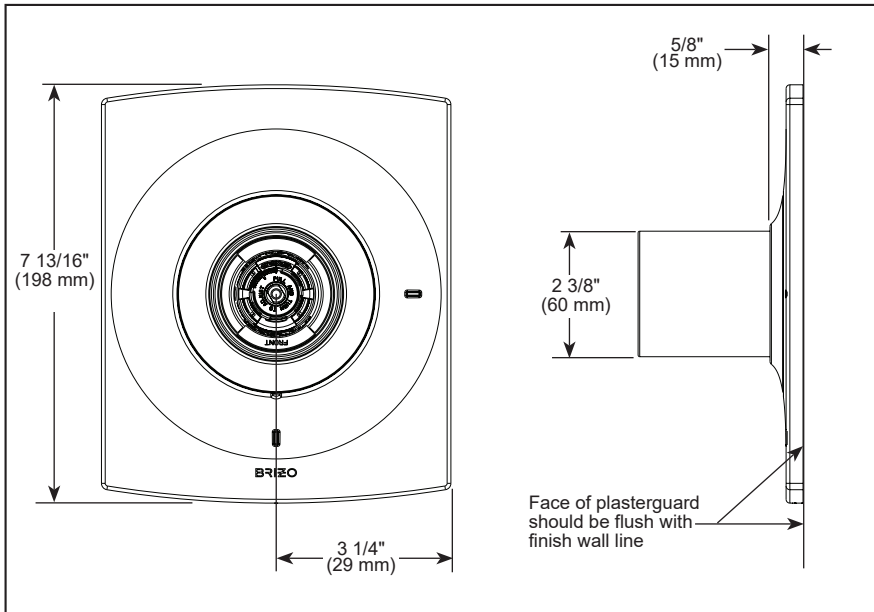

▲ Designate proper finish suffix