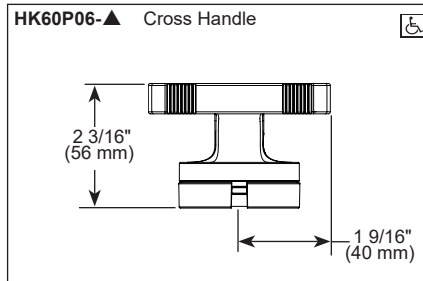

▲ Designate proper finish suffix