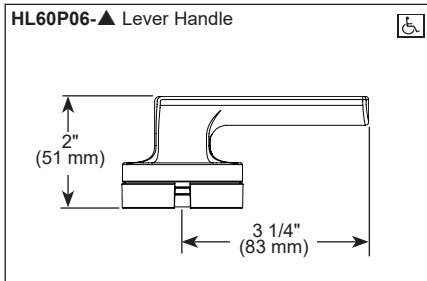

▲ Designate proper finish suffix