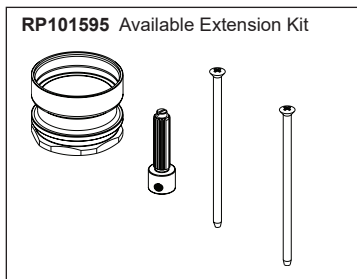

▲ Designate proper finish suffix