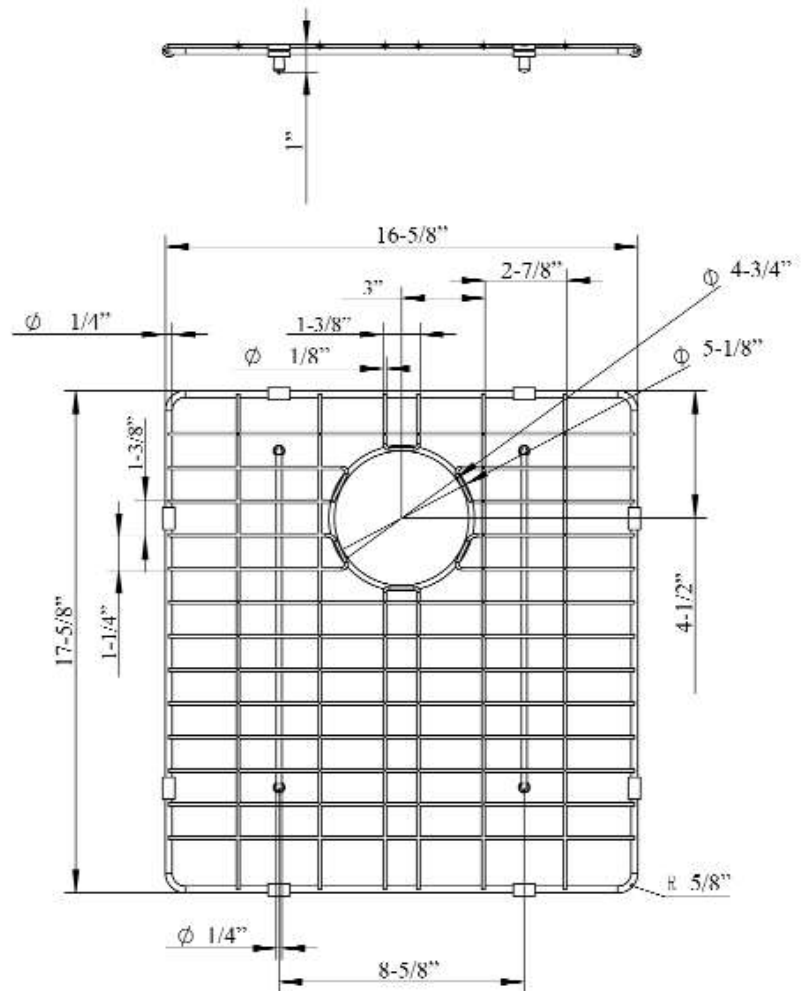

# PSSSB2088 WIRE GRID

Cat. No.  
PSSSB2088-WIRE

D: 17-<sup>5</sup>/<sub>8</sub>"  
W: 16-<sup>5</sup>/<sub>8</sub>"  
H: 1/4"

Drain Hole : 4-<sup>3</sup>/<sub>4</sub>"

## Features:

- ▶ Fits bottom of PSSSB2088 prep sink
- ▶ Rubber Feet Covers Included

## Finishes:

**SS** Stainless Steel

Dimensions and specifications subject to change without notice.