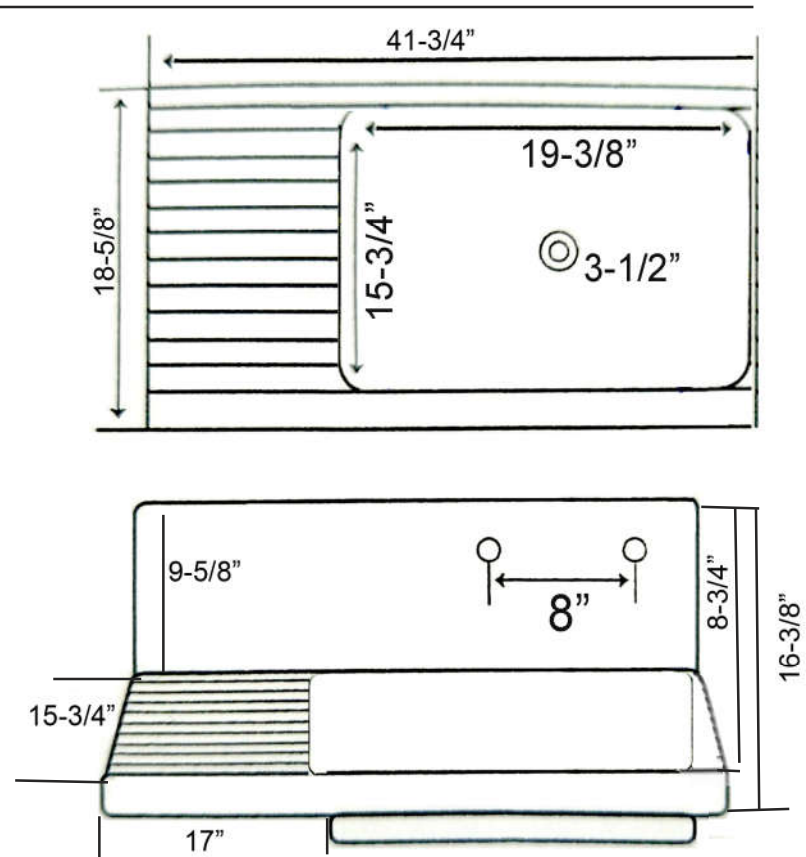

# 42" ALMA KITCHEN SINK

Cat. No.  
KSCI42

Length: 41-<sup>3</sup>/<sub>4</sub>"  
 Width: (Front of sink to back) 21-<sup>1</sup>/<sub>8</sub>"  
 Height: 16-<sup>3</sup>/<sub>8</sub>"

### Interior Dimensions:

Basin Interior: 19-<sup>1</sup>/<sub>2</sub>" x 15-<sup>3</sup>/<sub>4</sub>"  
 Basin Depth: 9"  
 Faucet holes: 1-<sup>3</sup>/<sub>8</sub>"

Top of sink to center of faucet hole : 4-<sup>5</sup>/<sub>8</sub>"  
 Backsplash to front of sink- 18-<sup>5</sup>/<sub>8</sub>"  
 Front apron height: 7-<sup>3</sup>/<sub>8</sub>"  
 Backsplash height: 9-<sup>5</sup>/<sub>8</sub>"

### Features:

- ▶ Constructed of cast iron with enamel coating
- ▶ Built-in drain board on one side
- ▶ No overflow
- ▶ Faucet centers 8" widespread
- ▶ Mounts to wall
- ▶ Hangers are included
- ▶ Includes tabs that slide into brackets
- ▶ Accommodates 3-<sup>1</sup>/<sub>2</sub>" drain
- ▶ Drain board 15-<sup>3</sup>/<sub>4</sub>" L X 17" W

### Colors:

WH White

Dimensions of fixture are nominal and may vary within the range of tolerances established.