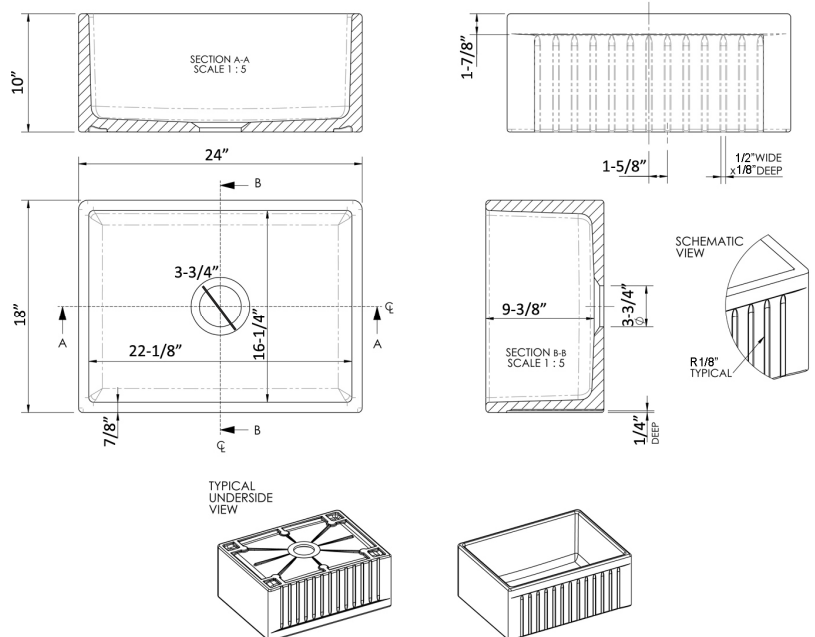

**24" CARTHAGE SINGLE  
BOWL FARMER SINK**

Cat. No  
FSSB1108

Interior-view

W: 24"  
D: 18"  
H: 10"

**Interior Dimensions:**

Basin Interior: 22-1/8" x 16-1/4"  
Basin Depth: 9-3/8"

**Features:**

- ▶ Constructed of fine fireclay for beauty and durability
- ▶ Fluted front, smooth plain front on opposite side
- ▶ Center drain
- ▶ Fireclay provides a smooth, waveless surface
- ▶ Non-porous surface resists heat, stains and cracking
- ▶ 7/8" rim
- ▶ Accommodates 3-1/2" drain
- ▶ IAMPO approved
- ▶ Glazed on 4 sides

**Color:**

WH White

Dimensions of fixture are nominal and may vary within the range of tolerances established by ANSI Standard A112.19.2. Dimensions and specifications subject to change without notice.